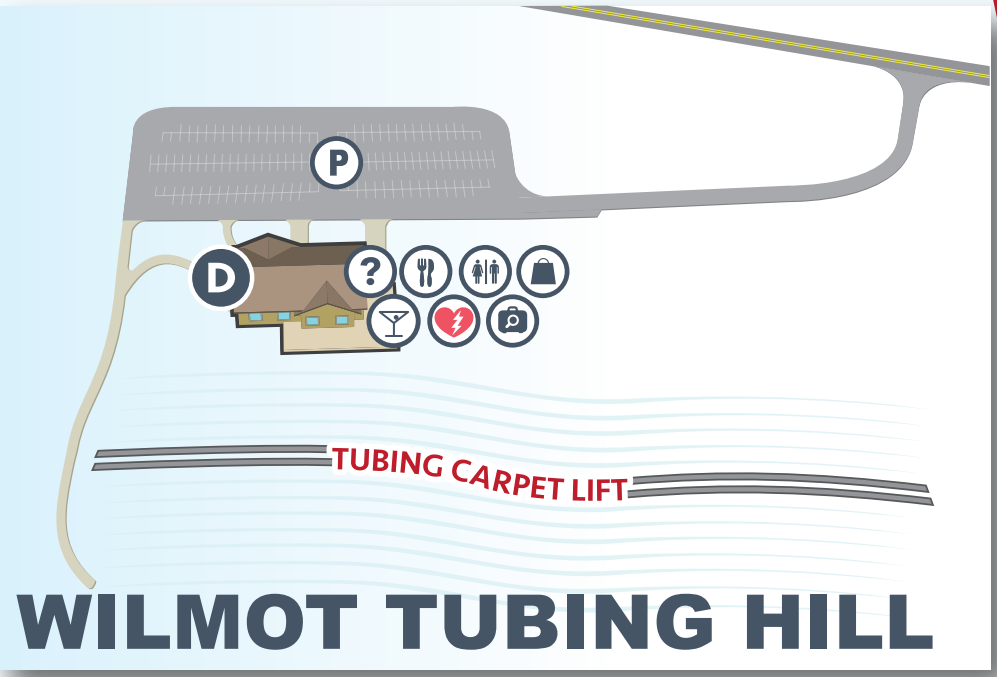

# WILMOT BASE AREA MAP

LIFT-3

LIFT-4

## MAP LEGEND

- A SKI & RIDE SCHOOL**
- B SKI & SNOWBOARD RENTALS**  
**1st Floor:**  
 Ski & Snowboard Rentals  
 Lockers  
 Restrooms  
**2nd Floor:**  
 Walt's Tavern  
 Family Bathroom

- C BASE LODGE**  
**Indoor Guest Services:**  
 Lost & Found  
 Ski Hill Grill / Second Wind  
 Retail Shop  
 Repair Drop-Off/Pick-Up  
 Restrooms
- D WILMOT TUBING LODGE**