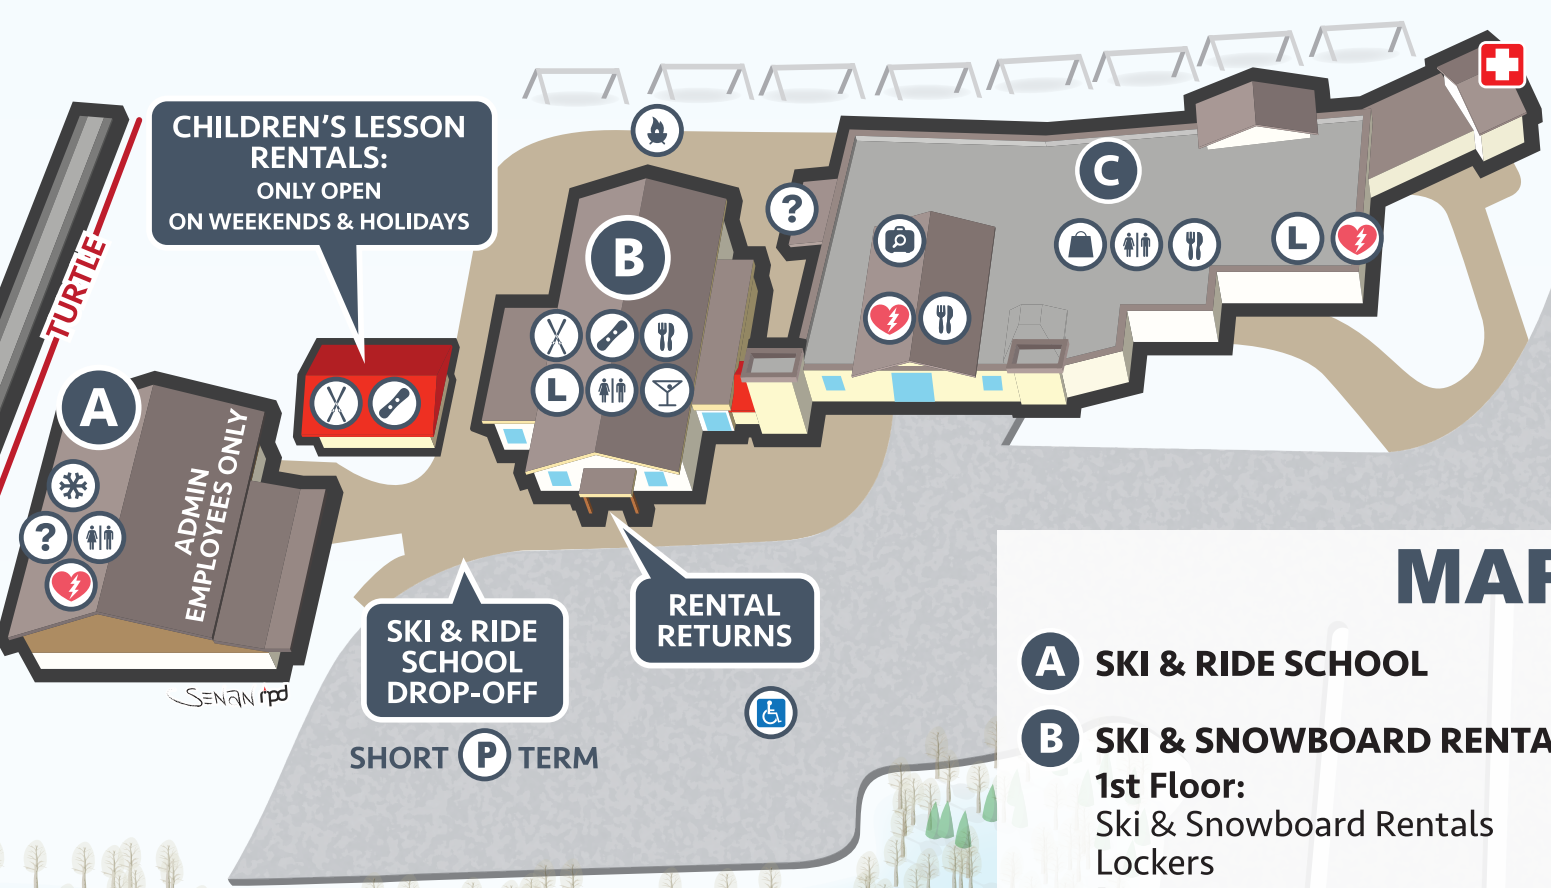

# WILMOT BASE AREA MAP

LIFT-3

LIFT-4

## MAP LEGEND

- A SKI & RIDE SCHOOL**
- B SKI & SNOWBOARD RENTALS**  
**1st Floor:**  
 Ski & Snowboard Rentals  
 Lockers  
 Restrooms  
**2nd Floor:**  
 Walt's Tavern  
 Family Bathroom

- C BASE LODGE**  
**Indoor Guest Services:**  
 Lost & Found  
 Ski Hill Grill / Second Wind  
 Retail Shop  
 Repair Drop-Off/Pick-Up  
 Restrooms
- D WILMOT TUBING LODGE**

## MAP KEY

- |                         |                  |
|-------------------------|------------------|
| TICKETS / GUEST SERVICE | BAR              |
| DINING                  | LOST & FOUND     |
| SKI RENTALS             | RESTROOMS        |
| SNOWBOARD RENTALS       | PARKING          |
| SNOWSPORTS SCHOOL       | HANDICAP PARKING |
| RETAIL                  | FIREPIT          |
| FIRST AID / SKI PATROL  | LOCKERS          |
| AED                     | BUS PARKING      |